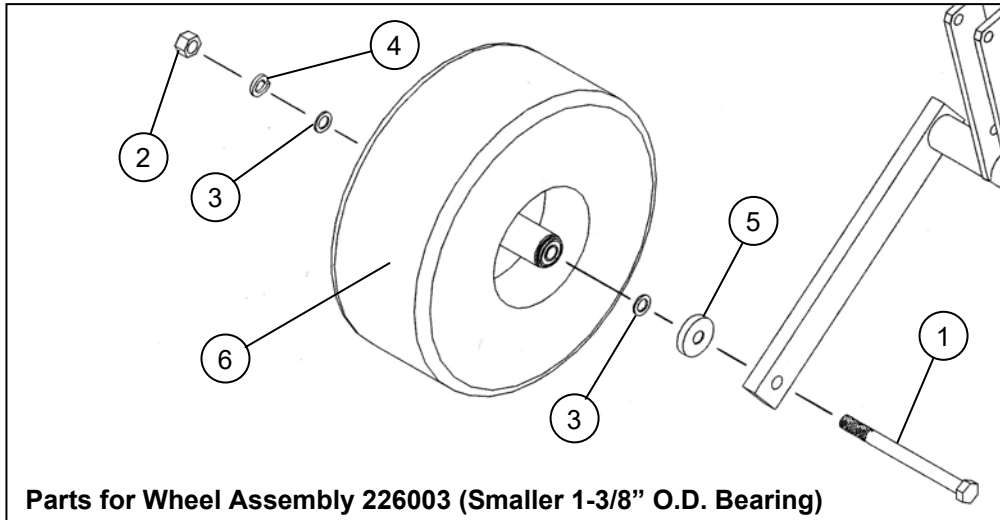

WHEEL ASSEMBLY AND MOUNTING PARTS

Item	Part #	Description	Qty.
1	202147	Hex Head Bolt 5/8" x 6.5"	2
2	212013	Hex Nut - 5/8"	2
3	214018	Machinery Washer 5/8" I.D. x 1" O.D.	4
4	214020	Lock Washer - 5/8"	2
5	214021	Cup Washer	2
6	226003	Offset Wheel Assy. (15/600 x 6, 4 Ply Turf) (Replace with 226012 - See Below)	~
	226006	Tire - Replacement (15/600 x 6, 4 Ply Turf)	2
	243007	Precision Sealed Wheel Bearings (1-3/8" O.D. x 5/8" I.D.)	4
	600301	Wheel Bearing Spacer	2