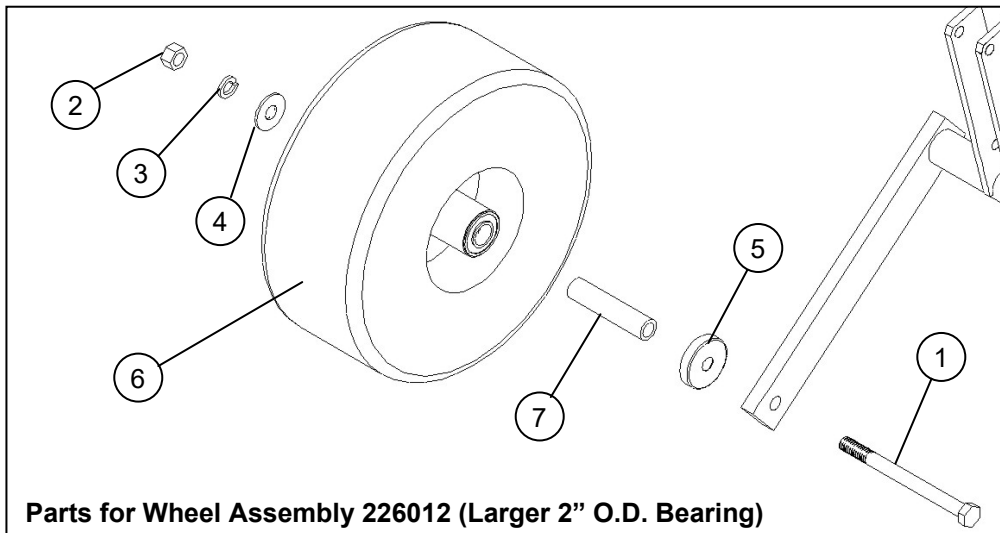

<b>Item</b>	<b>Part #</b>	<b>Description</b>	<b>Qty.</b>
1	202147	Hex Head Bolt 5/8" x 6.5"	2
2	212013	Hex Nut - 5/8"	2
3	214020	Lock Washer - 5/8"	2
4	214029	Standard Flat Washer - 5/8"	2
5	214030	Cup Washer	2
6	226012	Offset Wheel Assy. (15/600 x 6, 4 Ply Turf) (Includes Tire, Rim, Bearing & Spanner Tube)	2
	226006	Tire - Replacement (15/600 x 6, 4 Ply Turf)	2
	243015	Precision Sealed Wheel Bearings (2" O.D. x 1" I.D.)	4
7	600308	Spanner Tube	2