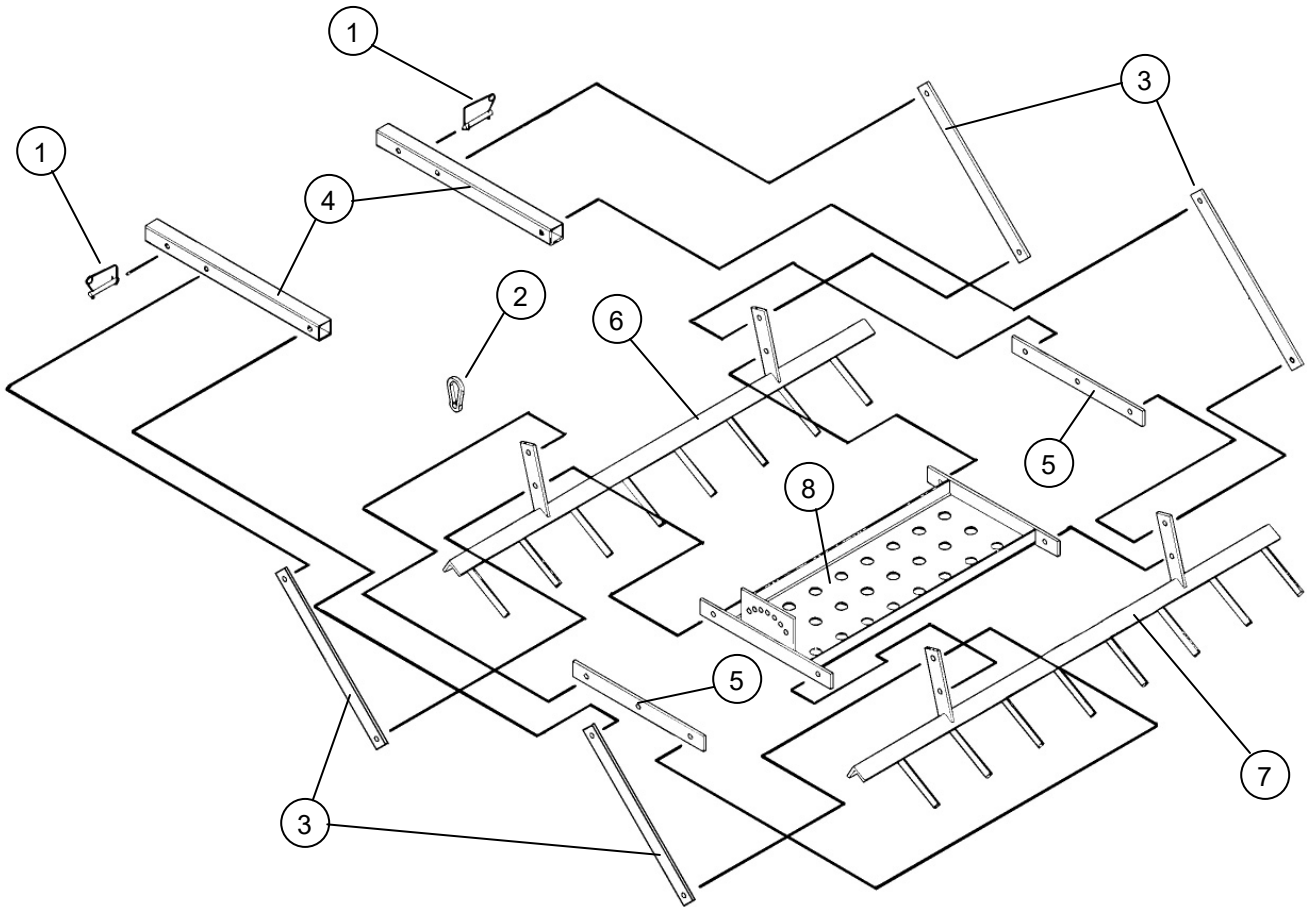

# WHEEL ASSEMBLY AND MOUNTING PARTS

<b>Item</b>	<b>Part #</b>	<b>Description</b>	<b>Qty.</b>
1	202147	Hex Head Bolt 5/8" x 6.5"	2
2	212013	Hex Nut - 5/8"	2
3	214018	Machinery Washer 5/8" I.D. x 1" O.D.	4
4	214020	Lock Washer - 5/8"	2
5	214021	Cup Washer	2
6	226003	Offset Wheel Assy. (15/600 x 6, 4 Ply Turf) (Replace with 226012 - See Below)	~
	226006	Tire - Replacement (15/600 x 6, 4 Ply Turf)	2
	243007	Precision Sealed Wheel Bearings (1-3/8" O.D. x 5/8" I.D.)	4
	600301	Wheel Bearing Spacer	2

<b>Item</b>	<b>Part #</b>	<b>Description</b>	<b>Qty.</b>
1	202147	Hex Head Bolt 5/8" x 6.5"	2
2	212013	Hex Nut - 5/8"	2
3	214020	Lock Washer - 5/8"	2
4	214029	Standard Flat Washer - 5/8"	2
5	214030	Cup Washer	2
6	226012	Offset Wheel Assy. (15/600 x 6, 4 Ply Turf) (Includes Tire, Rim, Bearing & Spanner Tube)	2
	226006	Tire - Replacement (15/600 x 6, 4 Ply Turf)	2
	243015	Precision Sealed Wheel Bearings (2" O.D. x 1" I.D.)	4
7	600308	Spanner Tube	2

# PARTS FOR OPTIONAL DRAG HARROW (PART # 003800)

<u>Item</u>	<u>Part #</u>	<u>Description</u>	<u>Qty.</u>
1	216013	Wire Lock Pin	2
2	222011	Safety Snap Hook	2
3	500025	Tow Link	4
4	500026	Support Tube	2
5	500027	Upper Link Flat	2
6	800004	Front Harrow Section	1
7	800005	Rear Harrow Section	1
8	800009	Harrow Frame	1